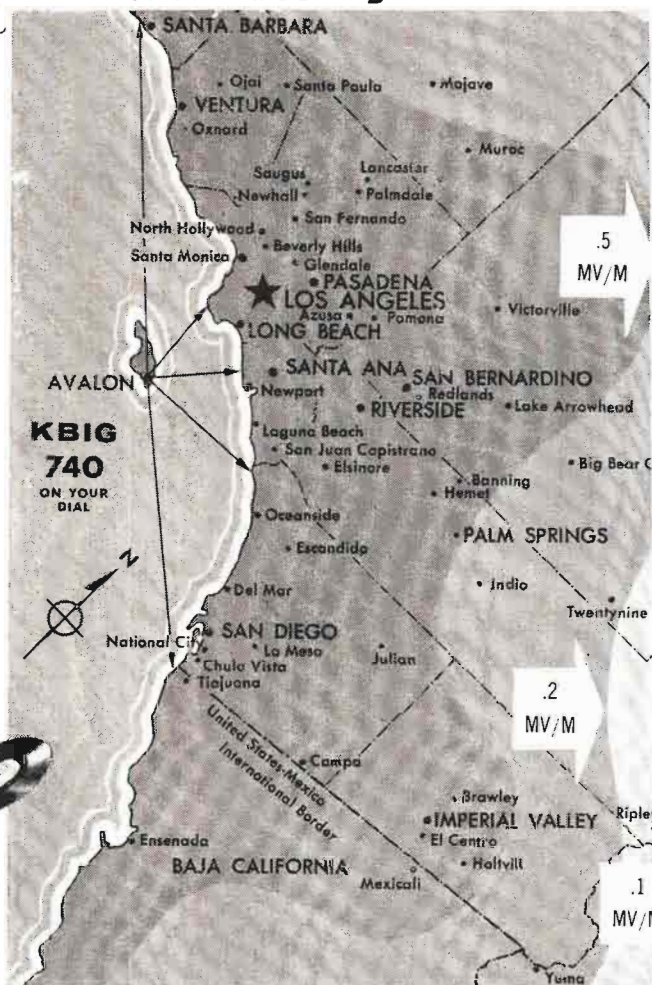

Call Weed or us — get the whole KBIG story.

The Catalina Station

KBIG 740
ON YOUR DIAL

KBIG

10,000 WATTS
740 KILOCYCLES

STUDIOS IN AVALON AND HOLLYWOOD

JOHN POOLE BROADCASTING CO.

6540 Sunset Blvd., Los Angeles 28, Calif. • HOLLYWOOD 3-3205 • KBIF - Fresno • 900 KC - center of the dial • center of the San Joaquin Valley